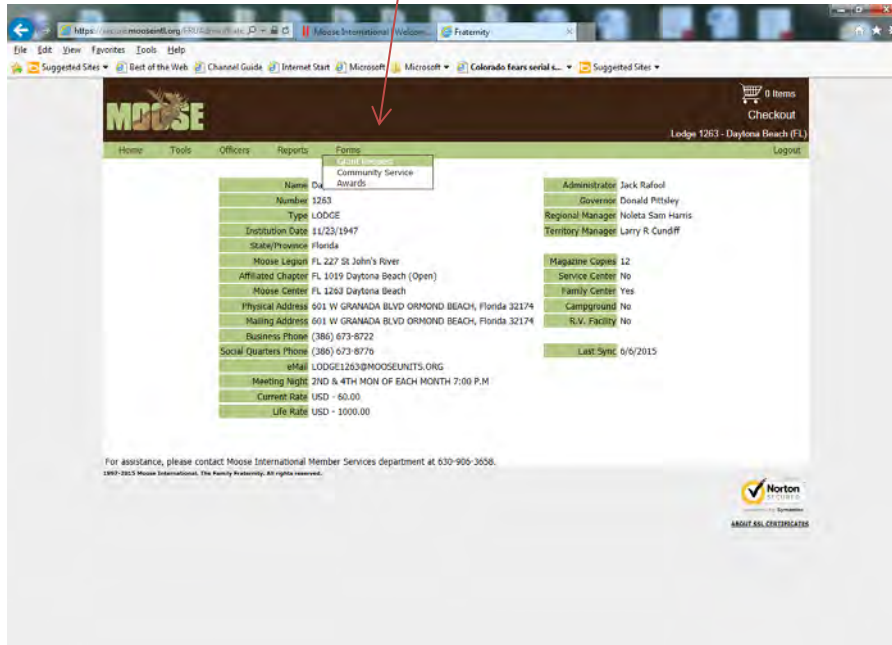

Moose of the Year Entry

How/Where do the Lodge's enter their Moose of the Year Selection?

ADMIN MENU

Under Forms – scroll down to Awards, left click.

It brings up the following screen. It automatically fills in the awards section as Moose of the Year 2015. Under Member, select the arrow down button and click on the selected winner. Then click SAVE.